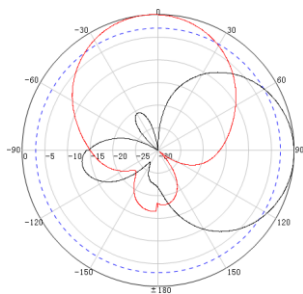

806-960/1710-2500MHz 6/8dBi MIMO Panel Antenna
 Model: DB-800/2500S-8-65

Electrical Specifications		
Frequency Range	806-960 MHz	1710-2500 MHz
Gain	6 dBi	8 dBi
VSWR	≤1.8	
Polarization	Vertical	±45°
Front to Back Ratio	≥26 dB	
Horizontal Beamwidth	65	
Vertical Beamwidth	55°	
Input Impedance	50 Ω	
Max.Power	50 W	
Lightning Protection	DC Ground	
Mechanical Specifications		
Connector	2xN-Female	
Dimensions	260x170x60 mm	
Packing Size	350x260x80 mm	
Weight	0.75 kg	
Reflector Material	Aluminum	
Radome Material	ABS	
Rated Wind Velocity	210 km/h	
Operating Temperature	-40°C to +65 °C	
Mounting Pole	Ø38-Ø52 mm	