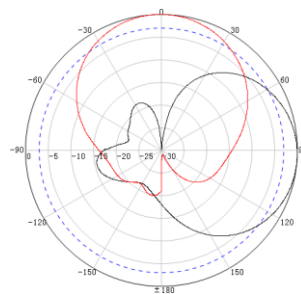

806-960/1710-2500MHz 6/8dBi MIMO Panel Antenna
 Model: DB-800/2500S-8-65

Electrical Specifications		
Frequency Range	806-960 MHz	1710-2500 MHz
Gain	6 dBi	8 dBi
VSWR	≤1.8	
Polarization	Vertical	±45°
Front to Back Ratio	≥26 dB	
Horizontal Beamwidth	65	
Vertical Beamwidth	55°	
Input Impedance	50 Ω	
Max.Power	50 W	
Lightning Protection	DC Ground	
Mechanical Specifications		
Connector	2xN-Female	
Dimensions	260x170x60 mm	
Packing Size	350x260x80 mm	
Weight	0.75 kg	
Reflector Material	Aluminum	
Radome Material	ABS	
Rated Wind Velocity	210 km/h	
Operating Temperature	-40°C to +65 °C	
Mounting Pole	Ø38-Ø52 mm	

H-Plane

V-Plane