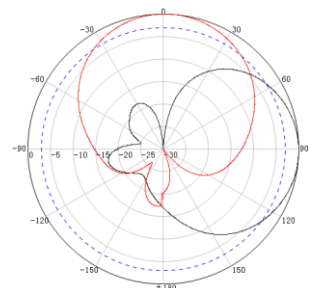

806-960/1710-2500MHz 6-9dBi MIMO Panel Antenna
Model: DB-800/2500S-9-65A

Electrical Specifications

Frequency Range	806-960 MHz	1710-2500 MHz
Gain	7.0 dBi	8.5 dBi
VSWR	≤2.0	≤1.8
Polarization	±45°	
Isolation	23 dB	
Horizontal Beamwidth	73°	65°
Vertical Beamwidth	70°	55°
Input Impedance	50 Ω	
Max.Power	50 W	
Lightning Protection	DC Ground	

Mechanical Specifications

Connector	2 x N-Female
Dimensions	315x195x68 mm
Shipping Dimensions,	435x210x85 mm
Weight	0.7 kg
Reflector Material	Brass and PCB
Radome Material	ABS
Operating Temperature	-40°C to +65°C

V-Plane