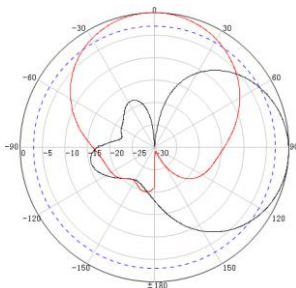

806-960/1710-2500MHz 6-9dBi MIMO Panel Antenna
Model: DB-800/2500S-9-65A

Electrical Specifications

Frequency Range	806-960 MHz	1710-2500 MHz
Gain	7.0 dBi	8.5 dBi
VSWR	≤2.0	≤1.8
Polarization	±45°	
Isolation	23 dB	
Horizontal Beamwidth	73°	65°
Vertical Beamwidth	70°	55°
Input Impedance	50 Ω	
Max.Power	50 W	
Lightning Protection	DC Ground	

Mechanical Specifications

Connector	2 x N-Female
Dimensions	315x195x68 mm
Shipping Dimensions,	435x210x85 mm
Weight	0.7 kg
Reflector Material	Brass and PCB
Radome Material	ABS
Operating Temperature	-40°C to +65°C