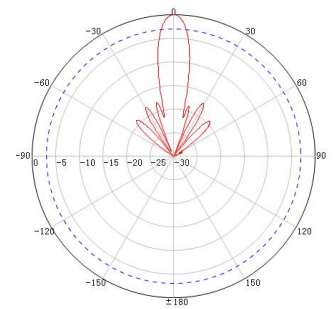

3.5GHz 16dBi Directional Panel Antenna
Model: DB-3500-16-40

Electrical Specifications	
Frequency Range	3400-3600 MHz
Gain	14 dBi
VSWR	≤1.5
Polarization	Vertical
F/B Ratio	≥25 dB
Horizontal Beamwidth	40°
Vertical Beamwidth	11°
Input Impedance	50 Ω
Max.Power	100 W
Lightning Protection	DC Ground
Mechanical Specifications	
Connector	N-Female
Dimensions	250x240x60 mm
Packing Size	265x255x80 mm
Weight	1.6 kg
Reflector Material	Aluminum
Radome Material	ABS
Rated Wind Velocity	210 km/h
Operating Temperature	-40°C to +65 °C
Mounting Pole	Ø38-Ø52 mm

H-Plane

V-Plane