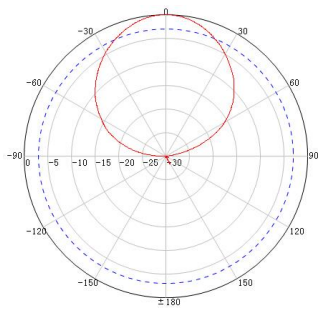

3.5GHz 16dBi Directional Panel Antenna
Model: DB-3500-16-40

Electrical Specifications	
Frequency Range	3400-3600 MHz
Gain	14 dBi
VSWR	≤1.5
Polarization	Vertical
F/B Ratio	≥25 dB
Horizontal Beamwidth	40°
Vertical Beamwidth	11°
Input Impedance	50 Ω
Max.Power	100 W
Lightning Protection	DC Ground
Mechanical Specifications	
Connector	N-Female
Dimensions	250x240x60 mm
Packing Size	265x255x80 mm
Weight	1.6 kg
Reflector Material	Aluminum
Radome Material	ABS
Rated Wind Velocity	210 km/h
Operating Temperature	-40°C to +65 °C
Mounting Pole	Ø38-Ø52 mm

H-Plane

V-Plane