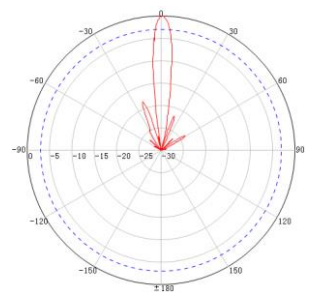

5GHz 25dBi MIMO Parabolic Dish Antenna
Model: DP-5800S-25-0.45

Electrical Specifications	
Frequency Range	4900-5900MHz
Gain	25 dBi
VSWR	≤ 2.0
Polarization	$\pm 90^\circ$
F/B Ratio	≥ 35 dB
Horizontal Beamwidth	9°
Vertical Beamwidth	7°
Input Impedance	50Ω
Max.Power	100 W
Lightning Protection	DC Ground
Mechanical Specifications	
Connector	2×N-Female
Dimensions	$\varnothing 450$ mm
Packing Size	600×600×300 mm
Weight	3.8 kg
Reflector Material	Aluminum
Rated Wind Velocity	210 km/h
Operating Temperature	-40°C to $+65^\circ\text{C}$
Mounting Pole	$\varnothing 38$ - $\varnothing 80$ mm

H-Plane

V-Plane