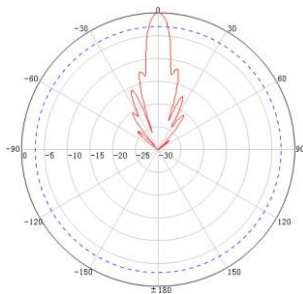

5GHz 25dBi MIMO Parabolic Dish Antenna
Model: DP-5800S-25-0.45

Electrical Specifications	
Frequency Range	4900-5900MHz
Gain	25 dBi
VSWR	≤ 2.0
Polarization	$\pm 90^\circ$
F/B Ratio	≥ 35 dB
Horizontal Beamwidth	9°
Vertical Beamwidth	7°
Input Impedance	50Ω
Max.Power	100 W
Lightning Protection	DC Ground
Mechanical Specifications	
Connector	2×N-Female
Dimensions	$\varnothing 450$ mm
Packing Size	600×600×300 mm
Weight	3.8 kg
Reflector Material	Aluminum
Rated Wind Velocity	210 km/h
Operating Temperature	-40°C to $+65^\circ\text{C}$
Mounting Pole	$\varnothing 38$ - $\varnothing 80$ mm

H-Plane

V-Plane