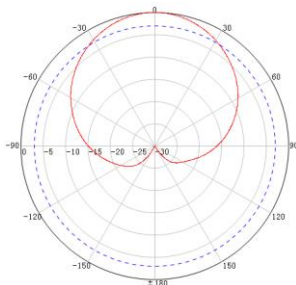

2.4GHz 12dBi MIMO Panel Antenna
Model: DB-2400S-12-65

Electrical Specifications	
Frequency Range	2400-2500 MHz
Gain	12 dBi
VSWR	≤ 1.5
Polarization	$\pm 90^\circ$
F/B Ratio	≥ 25 dB
Horizontal Beamwidth	65°
Vertical Beamwidth	30°
Input Impedance	50Ω
Max.Power	100 W
Lightning Protection	DC Ground
Mechanical Specifications	
Connector	2×N-Female
Dimensions	190×190×30 mm
Packing Size	220×220×80 mm
Weight	0.65 kg
Reflector Material	Aluminum
Radome Material	ABS
Rated Wind Velocity	210 km/h
Operating Temperature	-40°C to +65 °C
Mounting Pole	$\varnothing 38$ - $\varnothing 52$ mm

H-Plane

V-Plane