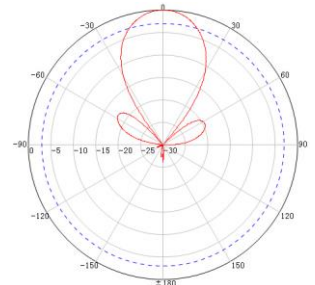

2.4GHz 12dBi MIMO Panel Antenna
Model: DB-2400S-12-65

Electrical Specifications	
Frequency Range	2400-2500 MHz
Gain	12 dBi
VSWR	≤ 1.5
Polarization	$\pm 90^\circ$
F/B Ratio	≥ 25 dB
Horizontal Beamwidth	65°
Vertical Beamwidth	30°
Input Impedance	50Ω
Max.Power	100 W
Lightning Protection	DC Ground
Mechanical Specifications	
Connector	2×N-Female
Dimensions	190×190×30 mm
Packing Size	220×220×80 mm
Weight	0.65 kg
Reflector Material	Aluminum
Radome Material	ABS
Rated Wind Velocity	210 km/h
Operating Temperature	-40°C to +65 °C
Mounting Pole	$\varnothing 38$ - $\varnothing 52$ mm

H-Plane

V-Plane