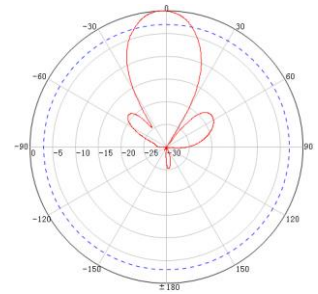

5GHz 15dBi MIMO Panel Antenna
Model: DB-5800S-15-30

Electrical Specifications	
Frequency Range	5500-5850 MHz
Gain	15 dBi
VSWR	≤ 1.5
Polarization	$\pm 90^\circ$
F/B Ratio	≥ 25 dB
Horizontal Beamwidth	30°
Vertical Beamwidth	22°
Input Impedance	50Ω
Max.Power	100 W
Lightning Protection	DC Ground
Mechanical Specifications	
Connector	2×N-Female
Dimensions	140×120×40 mm
Packing Size	160×140×80 mm
Weight	1 kg
Reflector Material	Aluminum
Radome Material	ABS
Rated Wind Velocity	210 km/h
Operating Temperature	-40°C to +65 °C
Mounting Pole	$\varnothing 38$ - $\varnothing 52$ mm

H-Plane

V-Plane