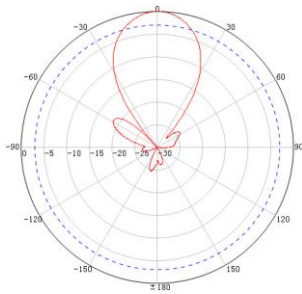

5GHz 15dBi MIMO Panel Antenna
Model: DB-5800S-15-30

Electrical Specifications	
Frequency Range	5500-5850 MHz
Gain	15 dBi
VSWR	≤ 1.5
Polarization	$\pm 90^\circ$
F/B Ratio	≥ 25 dB
Horizontal Beamwidth	30°
Vertical Beamwidth	22°
Input Impedance	50Ω
Max.Power	100 W
Lightning Protection	DC Ground
Mechanical Specifications	
Connector	2×N-Female
Dimensions	140×120×40 mm
Packing Size	160×140×80 mm
Weight	1 kg
Reflector Material	Aluminum
Radome Material	ABS
Rated Wind Velocity	210 km/h
Operating Temperature	-40°C to +65 °C
Mounting Pole	$\varnothing 38$ - $\varnothing 52$ mm

H-Plane

V-Plane