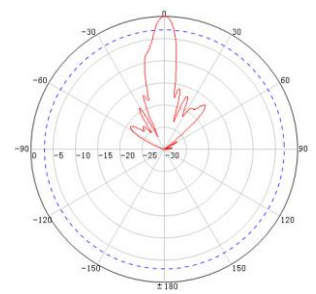

2.4GHz 18dBi MIMO Panel Antenna
Model: DB-2400S-18-22

Electrical Specifications	
Frequency Range	2400-2500 MHz
Gain	18 dBi
VSWR	≤ 1.5
Polarization	Horizontal+Vertical
F/B Ratio	≥ 23 dB
Horizontal Beamwidth	22°
Vertical Beamwidth	9°
Input Impedance	50 Ω
Max.Power	100 W
Lightning Protection	DC Ground
Mechanical Specifications	
Connector	2xN-Female
Dimensions	385x385x35 mm
Packing Size	450x450x80 mm
Weight	2.2 kg
Reflector Material	Aluminum
Radome Material	ABS
Rated Wind Velocity	210 km/h
Operating Temperature	-40°C to +65 °C
Mounting Pole	$\varnothing 38$-$\varnothing 52$ mm

V-Plane