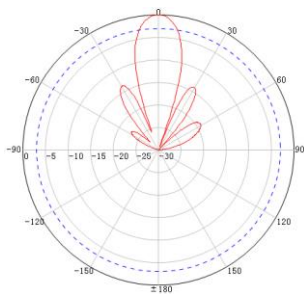

2.4GHz 18dBi MIMO Panel Antenna
Model: DB-2400S-18-22

Electrical Specifications	
Frequency Range	2400-2500 MHz
Gain	18 dBi
VSWR	≤ 1.5
Polarization	Horizontal+Vertical
F/B Ratio	≥ 23 dB
Horizontal Beamwidth	22°
Vertical Beamwidth	9°
Input Impedance	50 Ω
Max.Power	100 W
Lightning Protection	DC Ground
Mechanical Specifications	
Connector	2xN-Female
Dimensions	385x385x35 mm
Packing Size	450x450x80 mm
Weight	2.2 kg
Reflector Material	Aluminum
Radome Material	ABS
Rated Wind Velocity	210 km/h
Operating Temperature	-40°C to +65 °C
Mounting Pole	$\varnothing 38$ - $\varnothing 52$ mm

H-Plane

V-Plane