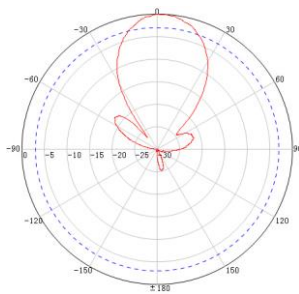

2.4GHz 15dBi MIMO Panel Antenna  
Model: DB-2400S-15-30

Electrical Specifications	
Frequency Range	2400-2500 MHz
Gain	15 dBi
VSWR	$\leq 1.5$
Polarization	Horizontal+Vertical
F/B Ratio	$\geq 23$ dB
Horizontal Beamwidth	30°
Vertical Beamwidth	28°
Input Impedance	50 $\Omega$
Max.Power	100 W
Lightning Protection	DC Ground
Mechanical Specifications	
Connector	2×N-Female
Dimensions	190×190×30 mm
Packing Size	220×220×80 mm
Weight	1.0 kg
Reflector Material	Aluminum
Radome Material	ABS
Rated Wind Velocity	210 km/h
Operating Temperature	-40°C to +65 °C
Mounting Pole	Ø38-Ø52 mm

H-Plane

V-Plane