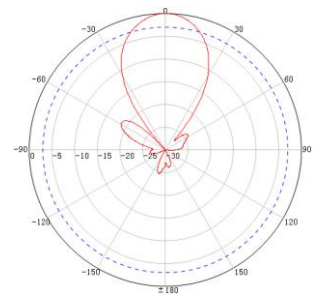

2.4GHz 15dBi MIMO Panel Antenna  
Model: DB-2400S-15-30

Electrical Specifications	
Frequency Range	2400-2500 MHz
Gain	15 dBi
VSWR	$\leq 1.5$
Polarization	Horizontal+Vertical
F/B Ratio	$\geq 23$ dB
Horizontal Beamwidth	30°
Vertical Beamwidth	28°
Input Impedance	50 $\Omega$
Max.Power	100 W
Lightning Protection	DC Ground
Mechanical Specifications	
Connector	2×N-Female
Dimensions	190×190×30 mm
Packing Size	220×220×80 mm
Weight	1.0 kg
Reflector Material	Aluminum
Radome Material	ABS
Rated Wind Velocity	210 km/h
Operating Temperature	-40°C to +65 °C
Mounting Pole	Ø38-Ø52 mm

H-Plane

V-Plane