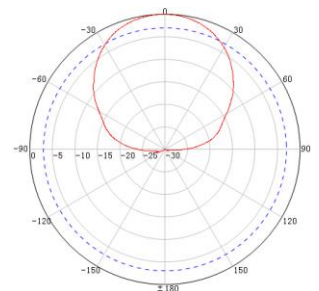

806-960/1710-2500MHz 7dBi Directional Panel Antenna
 Model: DB-800/2500-7-65-OD

Electrical Specifications		
Frequency Range	806-960 MHz	1710-2500 MHz
Gain	7 dBi	8 dBi
VSWR	≤ 1.5	
Polarization	Vertical	
Front to Back Ratio	≥ 15 dB	
Horizontal Beamwidth	65°	
Vertical Beamwidth	55°	
Input Impedance	50 Ω	
Max.Power	50 W	
Lightning Protection	DC Ground	
Mechanical Specifications		
Connector	N-Female	
Dimensions	210×180×43 mm	
Packing Size	240×200×70 mm	
Weight	0.5 kg	
Reflector Material	Aluminum	
Radome Material	ABS	
Rated Wind Velocity	210 km/h	
Operating Temperature	-40°C to +65 °C	
Mounting Pole	Ø38-Ø52 mm	

H-Plane

V-Plane