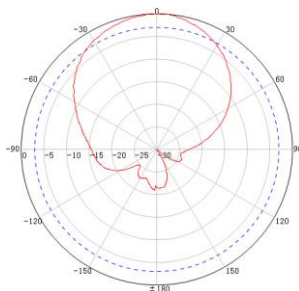

806-960/1710-2500MHz 7dBi Directional Panel Antenna
 Model: DB-800/2500-7-65-OD

Electrical Specifications		
Frequency Range	806-960 MHz	1710-2500 MHz
Gain	7 dBi	8 dBi
VSWR	≤ 1.5	
Polarization	Vertical	
Front to Back Ratio	≥ 15 dB	
Horizontal Beamwidth	65°	
Vertical Beamwidth	55°	
Input Impedance	50 Ω	
Max.Power	50 W	
Lightning Protection	DC Ground	
Mechanical Specifications		
Connector	N-Female	
Dimensions	210×180×43 mm	
Packing Size	240×200×70 mm	
Weight	0.5 kg	
Reflector Material	Aluminum	
Radome Material	ABS	
Rated Wind Velocity	210 km/h	
Operating Temperature	-40°C to +65 °C	
Mounting Pole	Ø38-Ø52 mm	

H-Plane

V-Plane