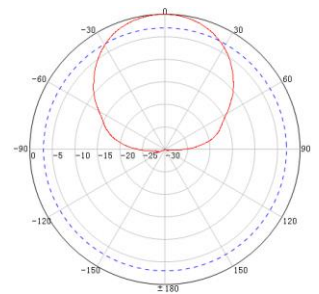

806-960/1710-2500MHz 7dBi Directional Panel Antenna
Model: DB-800/2500-7-65-ID

Electrical Specifications		
Frequency Range	806-960 MHz	1710-2500 MHz
Gain	7 dBi	8 dBi
VSWR	≤ 1.5	
Polarization	Vertical	
Front to Back Ratio	≥ 15 dB	
Horizontal Beamwidth	65°	
Vertical Beamwidth	55°	
Input Impedance	50 Ω	
Max.Power	50 W	
Lightning Protection	DC Ground	
Mechanical Specifications		
Connector	N-Female	
Dimensions	210×180×43 mm	
Packing Size	240×200×70 mm	
Weight	0.5 kg	
Reflector Material	Aluminum	
Radome Material	ABS	
Rated Wind Velocity	210 km/h	
Operating Temperature	-40°C to +65 °C	
Mounting Pole	Ø38-Ø52 mm	

H-Plane

V-Plane