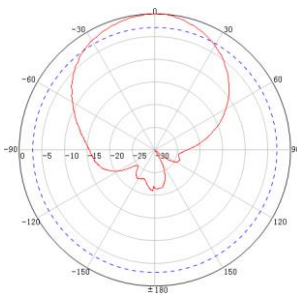

806-960/1710-2500MHz 7dBi Directional Panel Antenna
Model: DB-800/2500-7-65-ID

Electrical Specifications		
Frequency Range	806-960 MHz	1710-2500 MHz
Gain	7 dBi	8 dBi
VSWR	≤ 1.5	
Polarization	Vertical	
Front to Back Ratio	≥ 15 dB	
Horizontal Beamwidth	65°	
Vertical Beamwidth	55°	
Input Impedance	50 Ω	
Max.Power	50 W	
Lightning Protection	DC Ground	
Mechanical Specifications		
Connector	N-Female	
Dimensions	210×180×43 mm	
Packing Size	240×200×70 mm	
Weight	0.5 kg	
Reflector Material	Aluminum	
Radome Material	ABS	
Rated Wind Velocity	210 km/h	
Operating Temperature	-40°C to +65 °C	
Mounting Pole	Ø38-Ø52 mm	

H-Plane

V-Plane