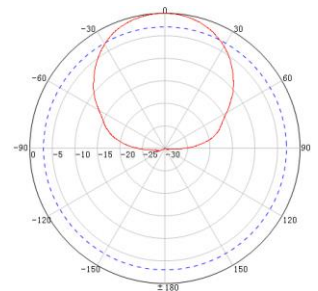

806-960/1710-2500MHz 7dBi Directional Panel Antenna
Model: DB-800/2500-7-65A

Electrical Specifications		
Frequency Range	806-960 MHz	1710-2500 MHz
Gain	6.5 dBi	9 dBi
VSWR	≤ 1.5	
Polarization	Vertical	
Front to Back Ratio	≥ 15 dB	
Horizontal Beamwidth	65°	
Vertical Beamwidth	55°	
Input Impedance	50 Ω	
Max.Power	50 W	
Lightning Protection	DC Ground	
Mechanical Specifications		
Connector	N-Female	
Dimensions	165x155x50 mm	
Packing Size	200x170x170 mm	
Weight	0.4 kg	
Reflector Material	Aluminum	
Radome Material	ABS	
Rated Wind Velocity	210 km/h	
Operating Temperature	-40°C to +65 °C	
Mounting Pole	$\varnothing 38$ - $\varnothing 52$ mm	

H-Plane

V-Plane