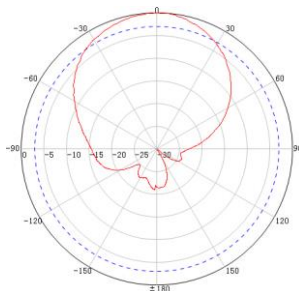

806-960/1710-2500MHz 7dBi Directional Panel Antenna
Model: DB-800/2500-7-65A

Electrical Specifications		
Frequency Range	806-960 MHz	1710-2500 MHz
Gain	6.5 dBi	9 dBi
VSWR	≤ 1.5	
Polarization	Vertical	
Front to Back Ratio	≥ 15 dB	
Horizontal Beamwidth	65°	
Vertical Beamwidth	55°	
Input Impedance	50 Ω	
Max.Power	50 W	
Lightning Protection	DC Ground	
Mechanical Specifications		
Connector	N-Female	
Dimensions	165x155x50 mm	
Packing Size	200x170x170 mm	
Weight	0.4 kg	
Reflector Material	Aluminum	
Radome Material	ABS	
Rated Wind Velocity	210 km/h	
Operating Temperature	-40°C to +65 °C	
Mounting Pole	$\varnothing 38$ - $\varnothing 52$ mm	

H-Plane

V-Plane